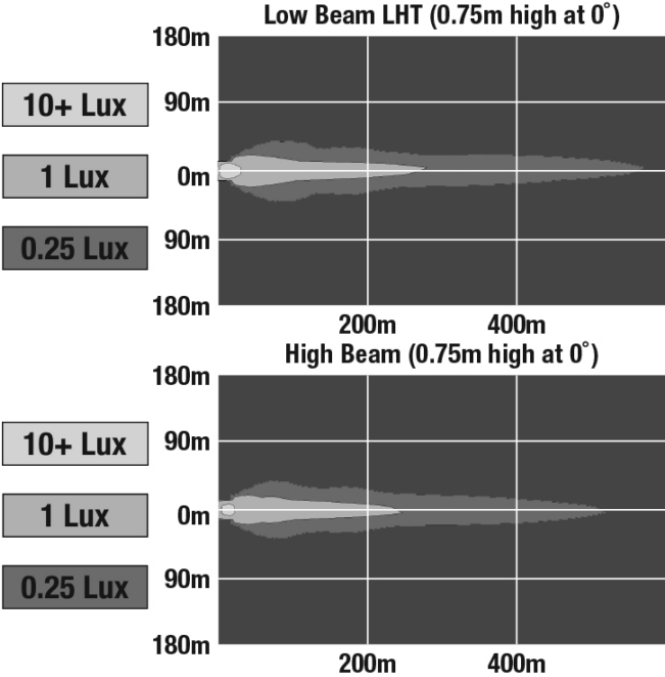

LED Headlights - Model 8700 EVO 2 PRO

PRODUCT INFORMATION

Description	12-24V ECE LHT High & Low Beam Headlight with DRL - Chrome
Height	176.53 mm / 6.95 in
Width	176.53 mm / 6.95 in
Depth	99.82 mm / 3.93 in
Shape	Round
Outer Lens Material	Polycarbonate
Outer Lens Color	Clear
Housing Material	Aluminum
Housing Color	Gray
Bezel Color	Chrome
Retrofits	2D1 "PAR56" or 7" Round Headlights
Minimum Operating Temperature	-40 °C / -40 °F
Maximum Operating Temperature	65 °C / 149 °F
Connector or Wiring	H4
Mating Connector	H4 AMP#172615-2
Product Weight	2.31 lbs / 1.05 kgs
Shipping Weight	3.35 lbs / 1.52 kgs

PRODUCT DIMENSIONS

ELECTRICAL SPECIFICATIONS

Input Voltage	12-24V DC
Operating Voltage	9-32V DC
Transient Spike Protection	150V Peak @ 1 HZ-100 Pulses
Black Wire	Ground
Yellow Wire	Low Beam
White Wire	High Beam
Red Wire	Front Position
Blue Wire	DRL
Current Draw	3.60A @ 12V DC (High Beam) 2.00A @ 12V DC (Low Beam) 1.80A @ 24V DC (High Beam) 1.10A @ 24V DC (Low Beam) 1.60A @ 12V DC (DRL) 0.80A @ 24V DC (DRL) 0.16A @ 12V DC (Front Position) 0.10A @ 24V DC (Front Position)

Buy America Standards	ECE Reg 10
ECE Reg 112	ECE Reg 7
ECE Reg 87	Eco Friendly
IEC IP67	

PHOTOMETRIC SPECIFICATIONS

Raw Lumen Output	4,170 (High Beam); 2,340 (Low Beam)
Effective Lumen Output	1,340 (High Beam); 694 (Low Beam)
Candela Output	84,700 (High Beam); 30,600 (Low Beam)
Nominal LED Color Temperature	5000 K
Beam Pattern(s)	Forward Lighting - Daytime Running Light Forward Lighting - High Beam (ECE) Forward Lighting - Low Beam (ECE Left Hand) Signalization - Front Position