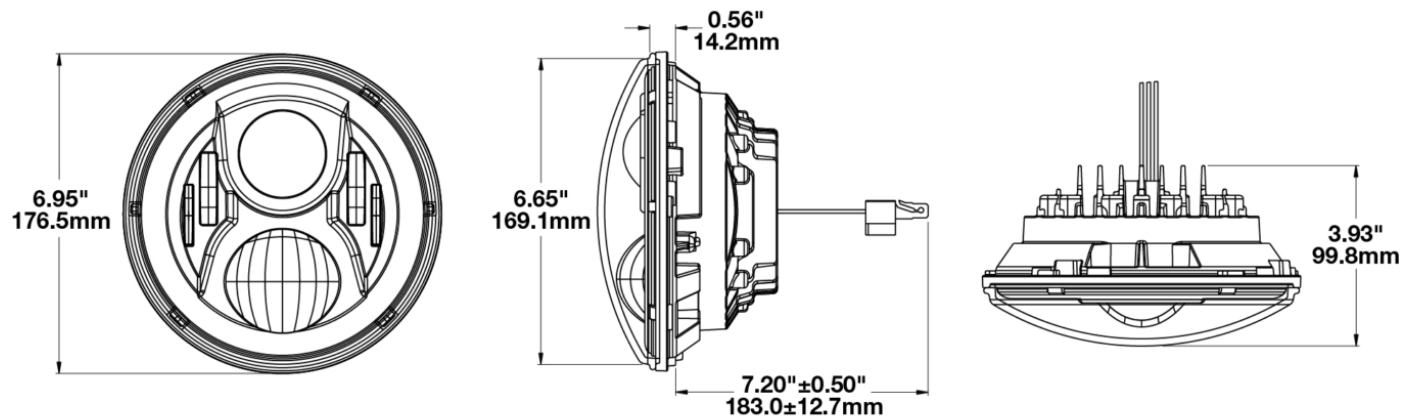

LED Headlights - Model 8700 EVO 2 PRO

PRODUCT INFORMATION

Description	12-24V ECE LHT High & Low Beam Headlight with DRL - Chrome
Height	176.53 mm / 6.95 in
Width	176.53 mm / 6.95 in
Depth	99.82 mm / 3.93 in
Shape	Round
Outer Lens Material	Polycarbonate
Outer Lens Color	Clear
Housing Material	Aluminum
Housing Color	Gray
Bezel Color	Chrome
Retrofits	2D1 "PAR56" or 7" Round Headlights
Minimum Operating Temperature	-40 °C / -40 °F
Maximum Operating Temperature	65 °C / 149 °F
Connector or Wiring	H4
Mating Connector	H4 AMP#172615-2
Product Weight	2.31 lbs / 1.05 kgs
Shipping Weight	3.35 lbs / 1.52 kgs

PRODUCT DIMENSIONS

ELECTRICAL SPECIFICATIONS

Input Voltage	12-24V DC
Operating Voltage	9-32V DC
Transient Spike Protection	150V Peak @ 1 HZ-100 Pulses
Black Wire	Ground
Yellow Wire	Low Beam
White Wire	High Beam
Red Wire	Front Position
Blue Wire	DRL
Current Draw	3.60A @ 12V DC (High Beam) 2.00A @ 12V DC (Low Beam) 1.80A @ 24V DC (High Beam) 1.10A @ 24V DC (Low Beam) 1.60A @ 12V DC (DRL) 0.80A @ 24V DC (DRL) 0.16A @ 12V DC (Front Position) 0.10A @ 24V DC (Front Position)

Buy America Standards	ECE Reg 10
ECE Reg 112	ECE Reg 7
ECE Reg 87	Eco Friendly
IEC IP67	

PHOTOMETRIC SPECIFICATIONS

Raw Lumen Output	4,170 (High Beam); 2,340 (Low Beam)
Effective Lumen Output	1,340 (High Beam); 694 (Low Beam)
Candela Output	84,700 (High Beam); 30,600 (Low Beam)
Nominal LED Color Temperature	5000 K
Beam Pattern(s)	Forward Lighting - Daytime Running Light Forward Lighting - High Beam (ECE) Forward Lighting - Low Beam (ECE Left Hand) Signalization - Front Position